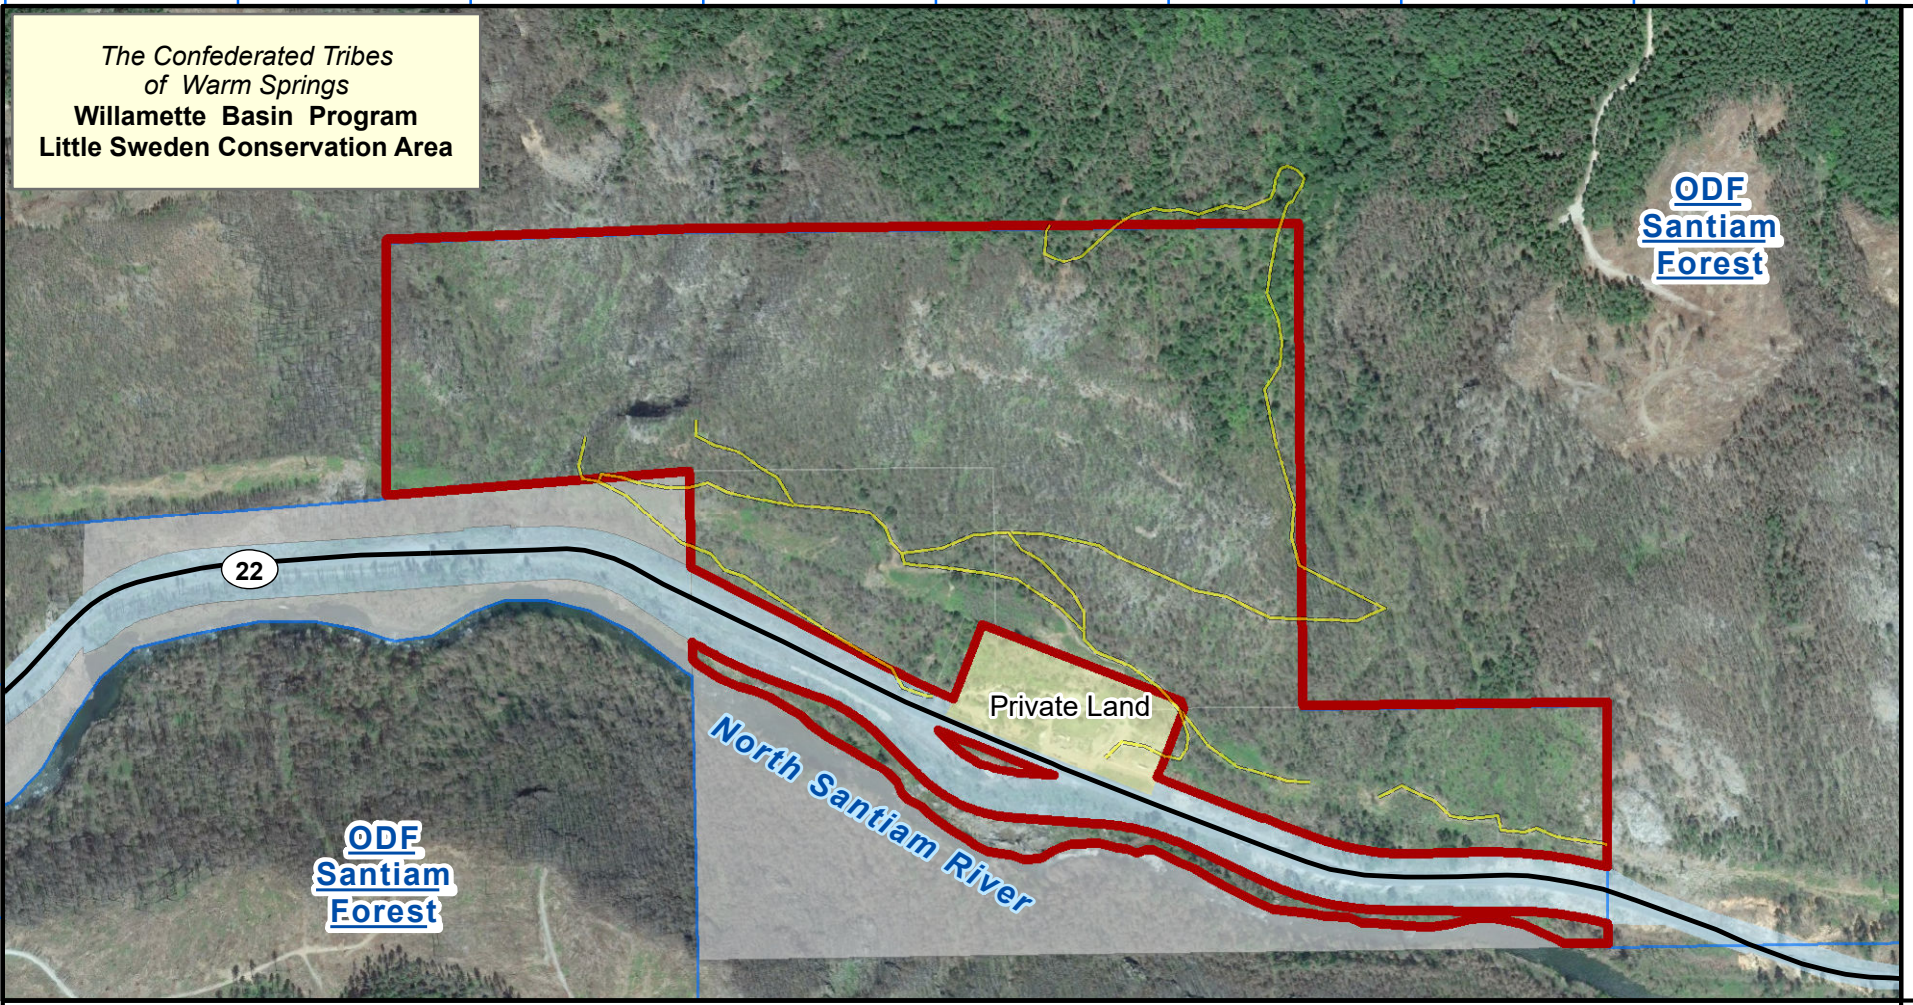

122.3278° W 122.3239° W 122.32° W 122.3161° W 122.3122° W 122.3083° W 122.3044° W 122.3006° W 122.2967° W

The Confederated Tribes  
of Warm Springs  
Willamette Basin Program  
Little Sweden Conservation Area

ODF  
Santiam  
Forest

44.7639° N  
44.7611° N  
44.7583° N  
44.7556° N

T.9 S

R.4 E

- Little Sweden Conservation Area
- Highway 22/N. Santiam
- Roads/Trails-2021
- State Lands
- Local Government
- Private Land
- State Right of Way

Date Saved: 8/17/22  
Imagery 2022  
CTWS GIS Center-ms  
Intended for display only.