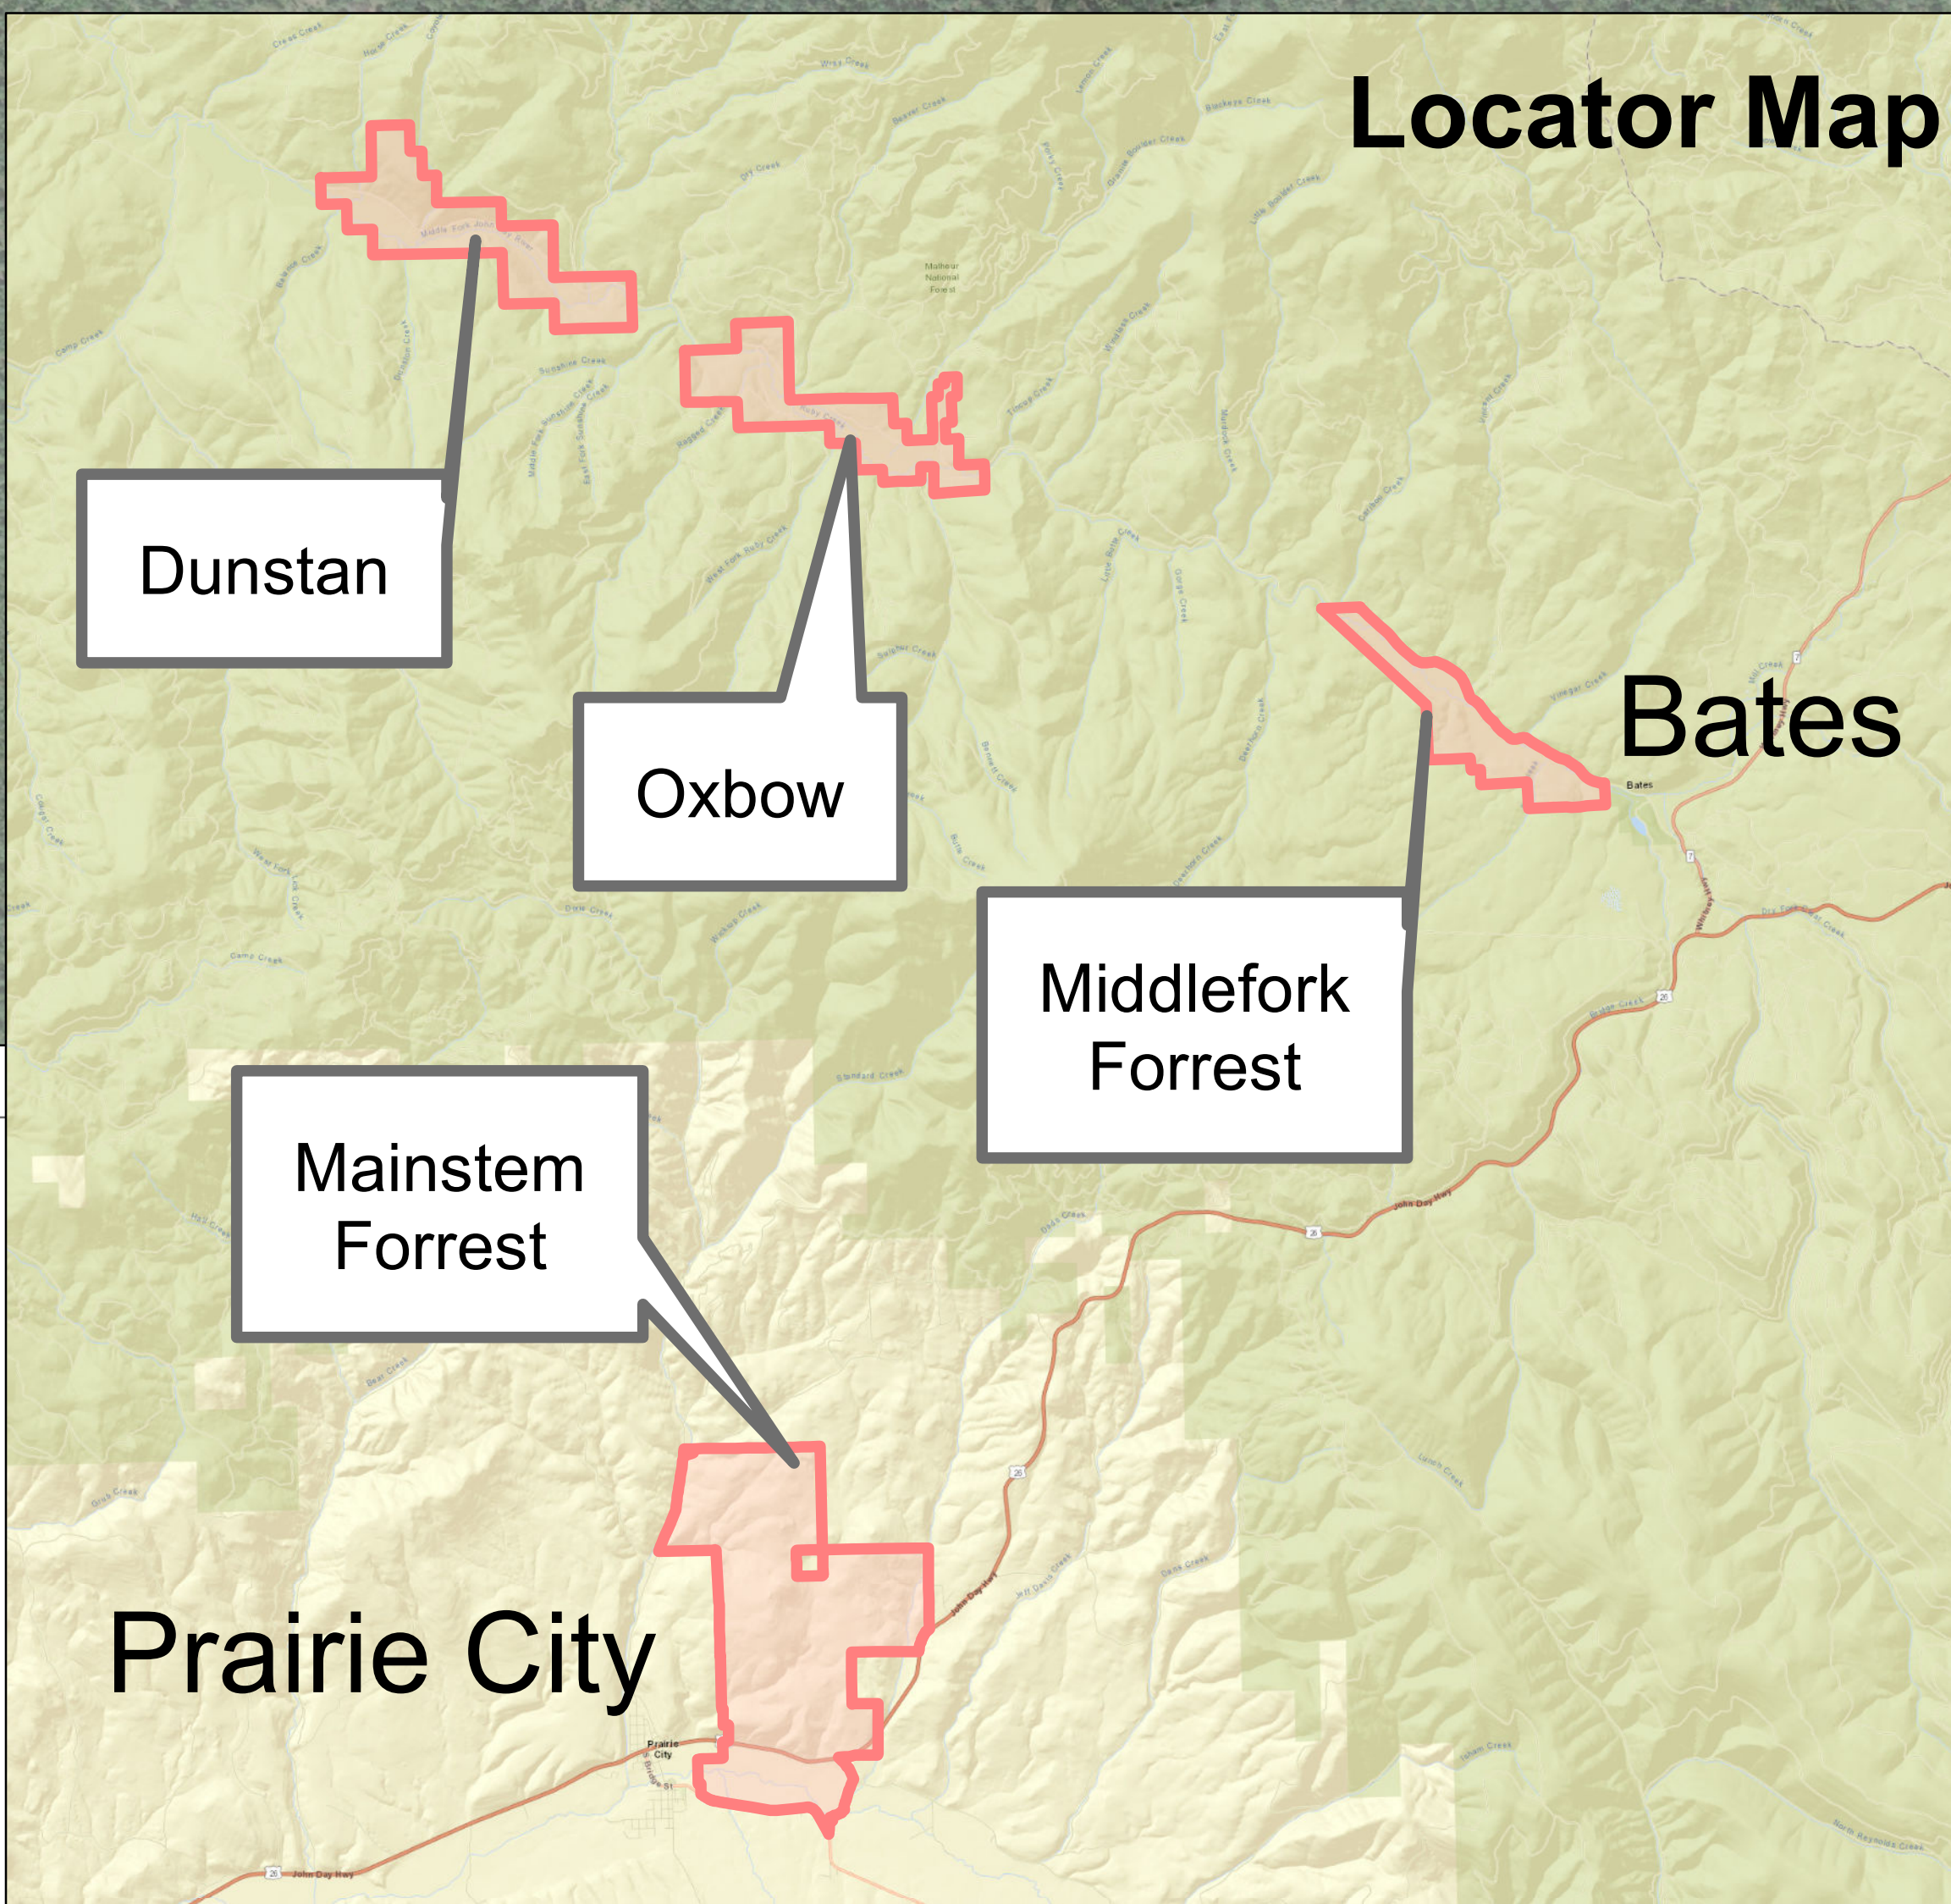

Middle Fork Forrest Conservation Area  
Middle Fork John Day River

- Middlefork Forrest
- Fences
- Water Gaps
- Middle Fork John Day River

1:5,000